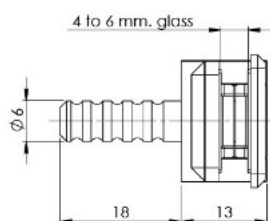

PRODUCT SHEET

Description:

Door Hinge "Bonsai", Wood/Glass or Wood/HPL, Brass CPL, For 4-6mm Glass Door & 12mm Cabinet Side, 92/182DG Opening, Load, Capacity: 5 kg. Per Hinge, Max Door Size: 600x2000x6mm

Item number:

15.06.530-0

Units	Box	Carton	HS Code	Barcode
Pcs.	1	100	8302100090	
				5704866483223

SISO A/S

Mileparken 11
DK-2740 Skovlunde
Denmark
VAT: DK 24786013

Phone +45 45 830 900

www.siso.dk
siso@siso.dk

Danske Bank
Nytorv Branch
Copenhagen
SWIFT: DABADKKK

Account no.
4180 3112 112936
IBAN Account
DK7230003112112936