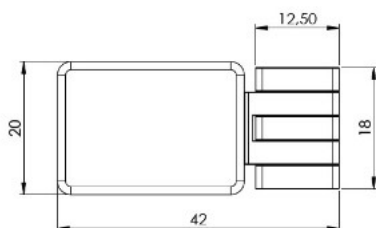

## Description:

Door Hinge "Bonsai", Wood/Glass or Wood/HPL, Brass CPL, For 4-6mm Glass Door & 12mm Cabinet Side, 92/182DG Opening, Load, Capacity: 5 kg. Per Hinge, Max Door Size: 600x2000x6mm

## Item number:

15.06.530-0

Units	Box	Carton	HS Code	Barcode
Pcs.	1	100	8302100090	
				5704866483223