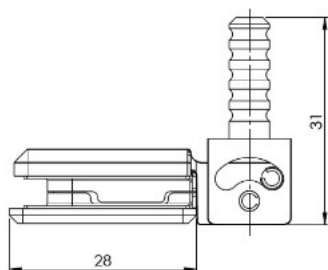

PRODUCT SHEET

Description:

Door Hinge "Bonsai", Wood/Glass or Wood/HPL, Brass CPL, For 4-6mm Glass Door & 12mm Cabinet Side, 92/182DG Opening, Load, Capacity: 5 kg. Per Hinge, Max Door Size: 600x2000x6mm

Item number:

15.06.530-0

Units	Box	Carton	HS Code	Barcode
Pcs.	1	100	8302100090	
				5704866483223

SISO A/S

Mileparken 11
DK-2740 Skovlunde
Denmark
VAT: DK 24786013

Phone +45 45 830 900

www.siso.dk
siso@siso.dk

Danske Bank
Nytorv Branch
Copenhagen
SWIFT: DABADKKK

Account no.
4180 3112 112936
IBAN Account
DK7230003112112936